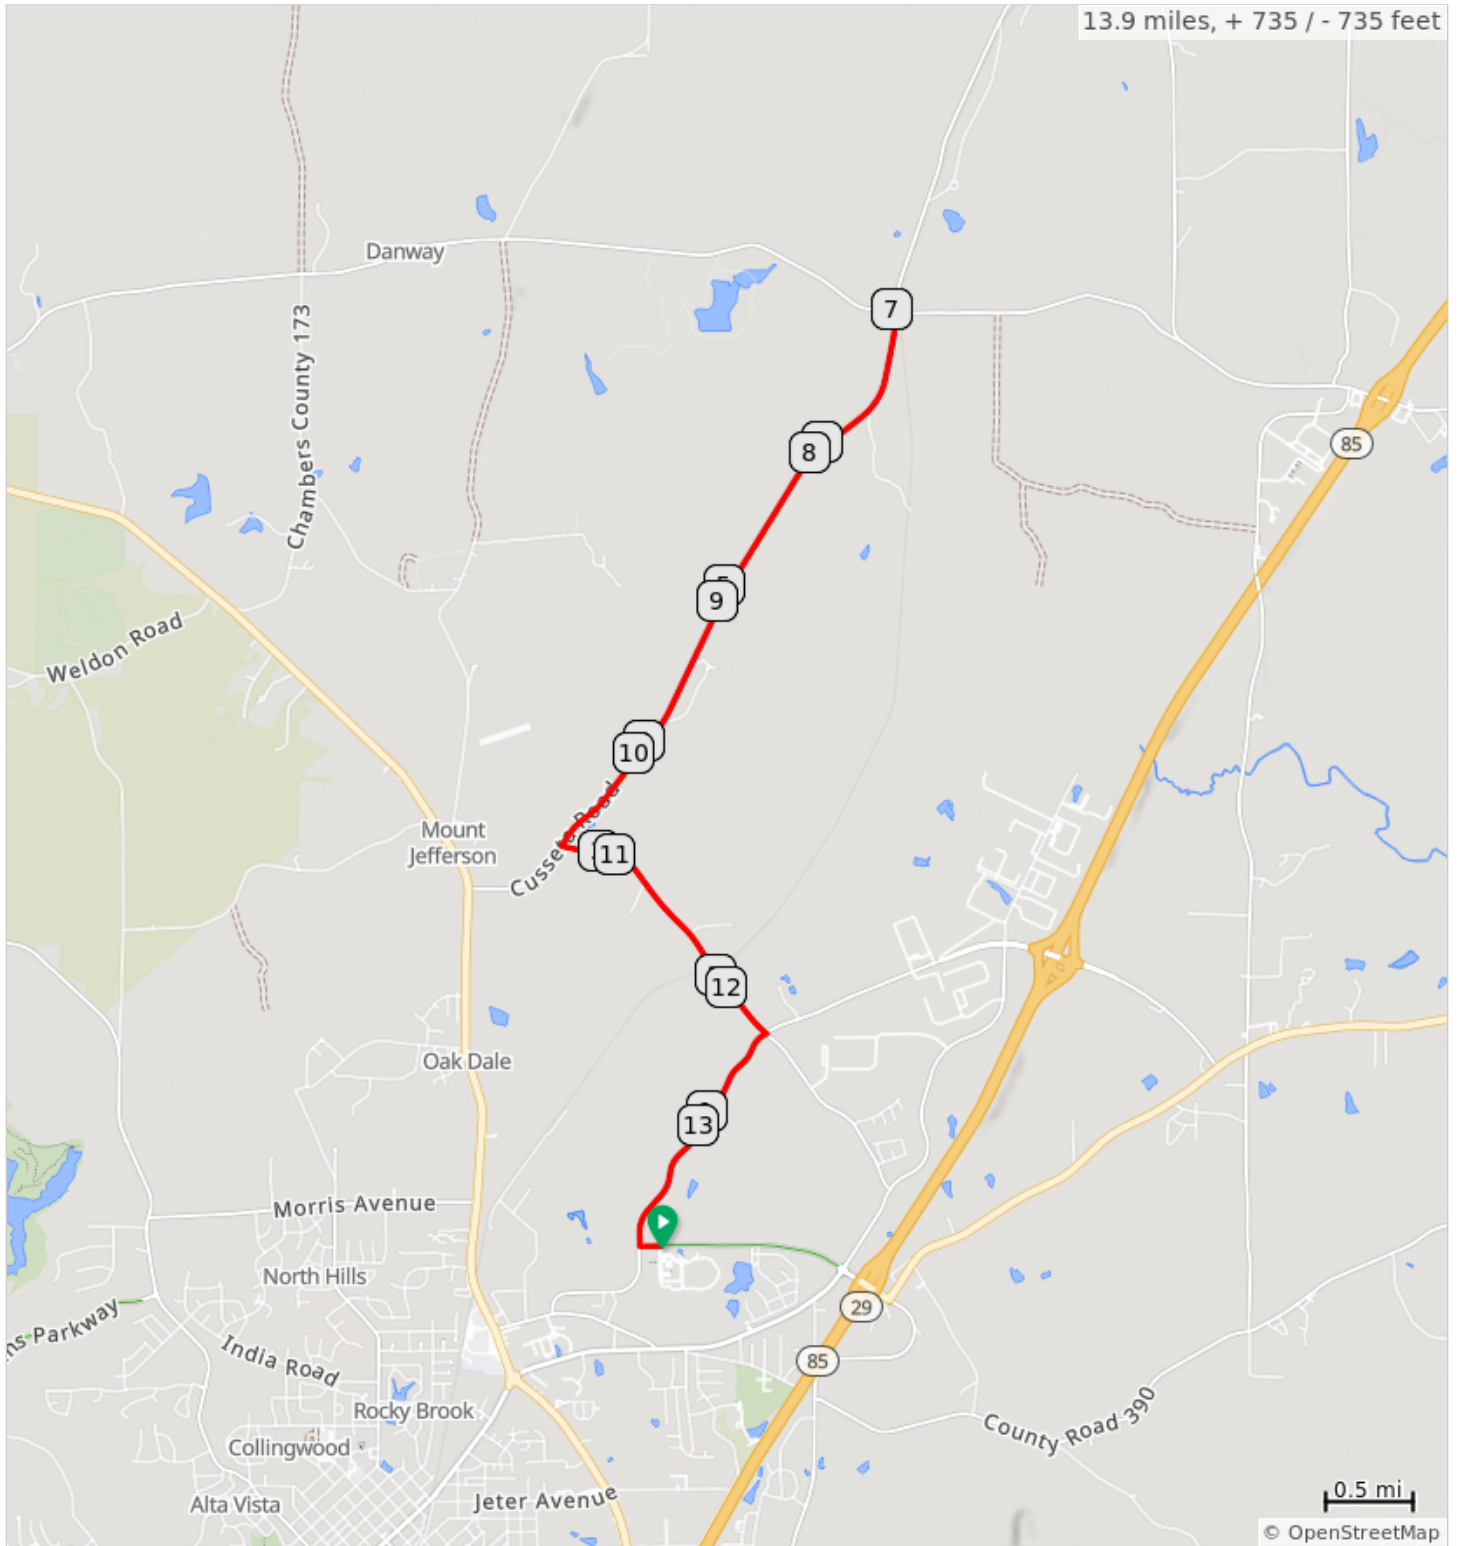

Willie Fuller Memorial

A Second Sunday Ride

Willie Fuller Memorial

Dist	Type	Note	Next
0.0	←	L	0.1
0.1	→	R onto Andrews Road	1.5
1.6	↙	Sharp L onto Anderson Road	1.7
3.2	↘	Sharp R onto Cusseta Road	3.7
6.9	←	L onto Chambers County 290	0.1
7.0	→	R onto Chambers County 389	3.7
10.7	↙	Sharp L onto Anderson Road	1.7
12.3	↘	Sharp R onto Andrews Road	1.5
13.8	←	L	0.1
13.9	→	R	0.0

13.9 miles. +706/-706 feet