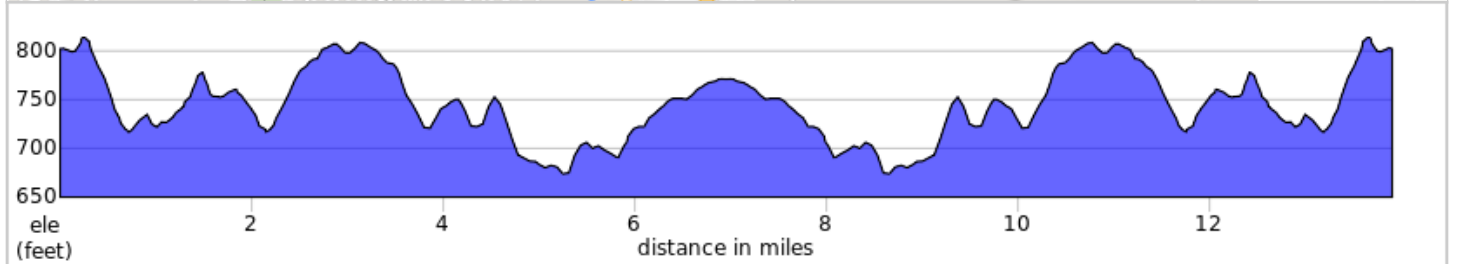

Willie Fuller Memorial

A Second Sunday Ride

Willie Fuller Memorial

Dist	Type	Note	Next
0.0	←	L	0.1
0.1	→	R onto Andrews Road	1.5
1.6	↙	Sharp L onto Anderson Road	1.7
3.2	↘	Sharp R onto Cusseta Road	3.7
6.9	←	L onto Chambers County 290	0.1
7.0	→	R onto Chambers County 389	3.7
10.7	↙	Sharp L onto Anderson Road	1.7
12.3	↘	Sharp R onto Andrews Road	1.5
13.8	←	L	0.1
13.9	→	R	0.0

13.9 miles. +706/-706 feet